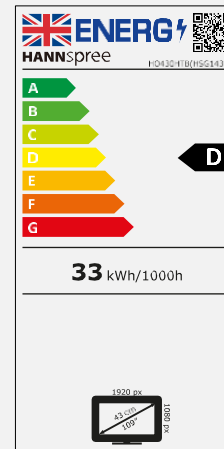

#### OTHER FEATURES

10 Points  
Touch

Glass  
Protection

Display Size	109,22 cm / 43" Diagonal
Panel Type	TFT – LED Backlight
Aspect Ratio	16:9
Resolution (H x V)	1920 x 1080 Full HD
Brightness	350cd/m <sup>2</sup> (Panel), 300cd/m <sup>2</sup> (Monitor)
Contrast (Typ.)	1.200:1 (Typical)
Display Area	943 (H) x 531(V)
Viewing Angle L/R; U/D	178° H / 178° V (CR > 10)
Response Time	8 msec
Pixel Pitch	0,490 (H) x 0,490 (V) mm
Touch Type	Projected Capacitive Type – 10 Point Touch Material Glass + Glass
Display Colors	16.7M Colors
Horizontal Frequency	30 ~ 83 kHz
Vertical Frequency	60 Hz
Max Display Frequency	1920 x 1080 @ 60Hz
Input 1	VGA
Input 2	HDMI
Input 3	USB Type B (Touch)
Input 4	-
Power Consumption	On: 33W; Stand-by: 0,5W; Off: 0,3W
AC Power Range	AC 100 ~ 240 Volt; 50 ~ 60 Hz
Product Dimensions	1013.3 x 69 x 601.5 mm (W x D x H)
Packing Dimensions	1110 x 170 x 700 mm (W x D x H)
Net / Gross Weight	28 Kg / 30 Kg

VESA Mounting	400 x 400 mm
Glass Protection	TP Thickness 4±0.3 mm
Hardness / Transmittance	≥6H Toughened hard panel surface / ≥85%
IP Rating Level	IP 54 (Front), Water and Dust Protection *
Controls	Power, Auto, (+), (-), Menu
Accessory	Power supply; HDMI Cable (1.5m); USB Cable for Touch.
On Screen Display	9 Languages
Orientation	Landscape, Portrait, Face-Up

Supplier's Name	HANNspree
Model Name	HO430HTB
Energy efficiency class for standard Dynamic Range (SDR)	D
Annual Energy Power Consumption (kWh/1000h)	33 kWh/1000h
On mode power demand for Standard Dynamic Range (SDR)	33 W
Off mode power demand (W)	0,3 W
Standby mode power demand (W)	0,5 W
Screen Diagonal (cm / inches)	109,22cm / 43"
Resolution	1920 x 1080