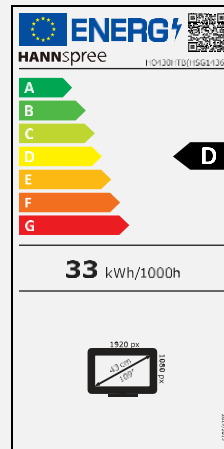

#### OTHER FEATURES

10 Points  
Touch

Glass  
Protection

Display Size	109,22 cm / 43" Diagonal
Panel Type	TFT – LED Backlight
Aspect Ratio	16:9
Resolution (H x V)	1920 x 1080 Full HD
Brightness	350cd/m <sup>2</sup> (Panel), 300cd/m <sup>2</sup> (Monitor)
Contrast (Typ.)	1.200:1 (Typical)
Display Area	943 (H) x 531(V)
Viewing Angle L/R; U/D	178° H / 178° V (CR > 10)
Response Time	8 msec
Pixel Pitch	0,490 (H) x 0,490 (V) mm
Touch Type	Projected Capacitive Type – 10 Point Touch Material Glass + Glass
Display Colors	16.7M Colors
Horizontal Frequency	30 ~ 83 kHz
Vertical Frequency	60 Hz
Max Display Frequency	1920 x 1080 @ 60Hz
Input 1	VGA
Input 2	HDMI
Input 3	USB Type B (Touch)
Input 4	-
Power Consumption	On: 33W; Stand-by: 0,5W; Off: 0,3W
AC Power Range	AC 100 ~ 240 Volt; 50 ~ 60 Hz
Product Dimensions	1013.3 x 69 x 601.5 mm (W x D x H)
Packing Dimensions	1110 x 170 x 700 mm (W x D x H)
Net / Gross Weight	28 Kg / 30 Kg

VESA Mounting	400 x 400 mm
Glass Protection	TP Thickness 4±0.3 mm
Hardness / Transmittance	≥6H Toughened hard panel surface / ≥85%
IP Rating Level	IP 54 (Front), Water and Dust Protection *
Controls	Power, Auto, (+), (-), Menu
Accessory	Power supply; HDMI Cable (1.5m); USB Cable for Touch.
On Screen Display	9 Languages
Orientation	Landscape, Portrait, Face-Up

Supplier's Name	HANNspree
Model Name	HO430HTB
Energy efficiency class for standard Dynamic Range (SDR)	D
Annual Energy Power Consumption (kWh/1000h)	33 kWh/1000h
On mode power demand for Standard Dynamic Range (SDR)	33 W
Off mode power demand (W)	0,3 W
Standby mode power demand (W)	0,5 W
Screen Diagonal (cm / inches)	109,22cm / 43"
Resolution	1920 x 1080