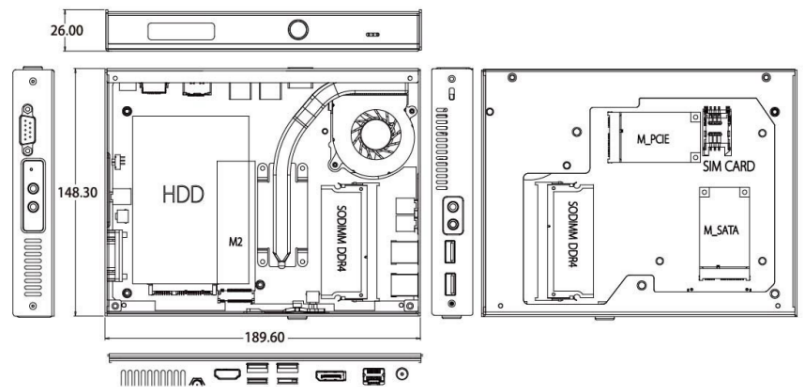

Features:

- 24/7 Operation
- IPS, that prevents system errors when power loss (Optional)
- ECC, preventing corrupt data on the system
- Very small slim design, with only 26 mm depth
- JAHC for scheduling ON/OFF during a week
- System bracket for VESA (Optional)
- Dual digital signal output

CPU	Intel® Core™ i5-7200U 14 nm, TDP 7.5-25W, 2 cores, 3 MB Cache
Frequency	2.50 Ghz (Max. 3.10 Ghz)
BIOS	AMI Source code
Chipset	SOC
Memory	4 GB DDR4 2400Mhz SO-DIMM
GPU	Intel® HD 620
Displayport	1 x DP (Max.4069x2304 @60Hz)
HDMI	1 x HDMI (Max.3840x2160 @ 30Hz)
Network	1 x Realtek 8111H Gigabit Ethernet (RJ45)
USB	3x USB 3.0, 3 x USB 2.0
Serial Port	1 x RS232
Audio	1 x AUDIO-OUT & SPDIF, 1 x MIC-IN
Storage	1 x Full-size Mini-PCle 1 x 2.5" SATA 1 x M.2(2242/2280) for SSD

Mini-PCle	1 x Full-size Mini-PCle for WiFi/BT/3G/4G
JAHC	WatchDog Timer Auto Power On RTC
Operating System	Windows 10
Power Req.	DC-IN, 19V/3.42A
Fanless	Yes
Construction	Metal
Operation temp.	0°C ~ 40°C (32°F ~ 104°F)
Mounting (Optional)	ALPHA VESA Bracket ALPHA Wallmount with player bracket
Relative Humidity	95% @ 40°C (non-condensing)
Color	Black
Certification	CE, FCC Class B, CCC
Dimensions	189.6mm x 148.3mm x 26mm