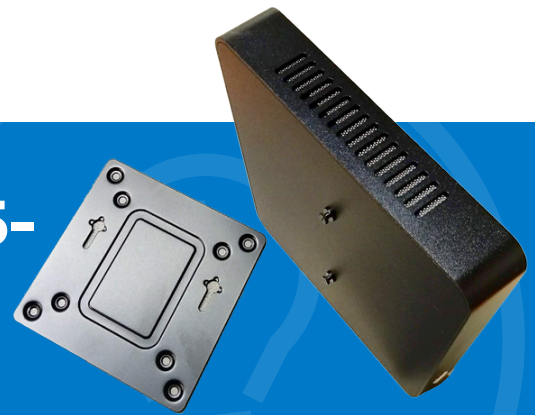

# VECTOR K9-i562

Player with Intelligent Protection Shield

 VECTOR

- **IPS\* and ECC\*\* Hardware**
- Intel® i5-6200U
- 24/7 Operation Certified
- Fast and reliable SDD Drive
- Gigabit LAN Port
- Supports UHD/4K
- HDMI and VGA port
- Dimensions: 20 x 20 x 3,5 cm

---

\* *IPS - Intelligent Power Shield: provides additional data protection in case of a power failure.*

---

\*\* *ECC - Error Correcting Code: ensures data integrity on SDD drive.*

**Vector K9-i562 is based on Intel i5-6200U and Intel HD 520, and is particularly optimized for maximum uptime and data integrity.**